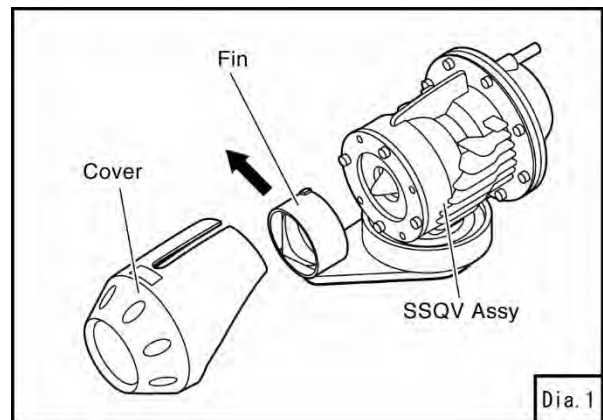

Super SQV Return Set

Part Number: 71002-AF002

This item is exclusively for P/N 71004-AF013, 71007-AF013, 71008-AF013 (SSQV for Subaru Impreza GRB).

Parts List

Return Hose	1	Sleeve	1
Installation Manual (Japanese) ..	1	Installation Manual (English) ..	1

※ Manual Number: E04533-F43031-00

Published in November 20, 2020 by HKS Co., Ltd. (Unauthorized reproduction is strictly prohibited.)

Installation of SSQV Return Kit

1. Remove the Fin from the SSQV assembly referring to the SSQV installation manual. (Dia.1)

2. Install the provided Return Hose to the Cover. (Dia.2)

3. Install the provided Sleeve to the Return Hose. (Dia.3) The sleeve must be inserted into the hose until the bottom of the sleeve becomes even with the hose end as illustrated in Diagram 3.
4. Re-install the cover to the SSQV assembly.
5. Install the SSQV assembly referring to the SSQV installation manual. (Dia.4, Dia.5)