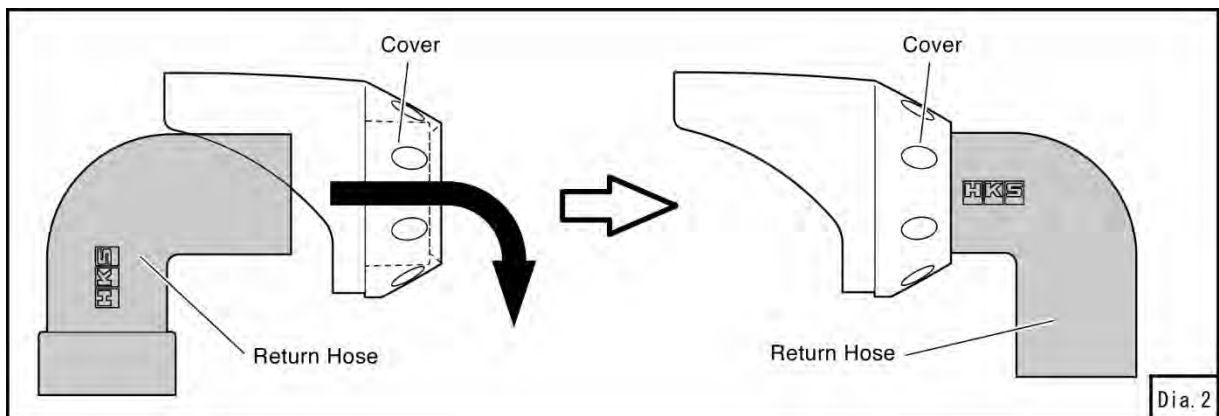

Super SQV Return Set

Part Number: 71002-AF002

This item is exclusively for P/N 71004-AF013, 71007-AF013, 71008-AF013 (SSQV for Subaru Impreza GRB).

Parts List

Return Hose	1	Sleeve	1
Installation Manual (Japanese) ..	1	Installation Manual (English) ..	1

※ Manual Number: E04533-F43031-00

Published in November 20, 2020 by HKS Co., Ltd. (Unauthorized reproduction is strictly prohibited.)

Installation of SSQV Return Kit

1. Remove the Fin from the SSQV assembly referring to the SSQV installation manual. (Dia.1)

2. Install the provided Return Hose to the Cover. (Dia.2)

3. Install the provided Sleeve to the Return Hose. (Dia.3) The sleeve must be inserted into the hose until the bottom of the sleeve becomes even with the hose end as illustrated in Diagram 3.
4. Re-install the cover to the SSQV assembly.
5. Install the SSQV assembly referring to the SSQV installation manual. (Dia.4, Dia.5)